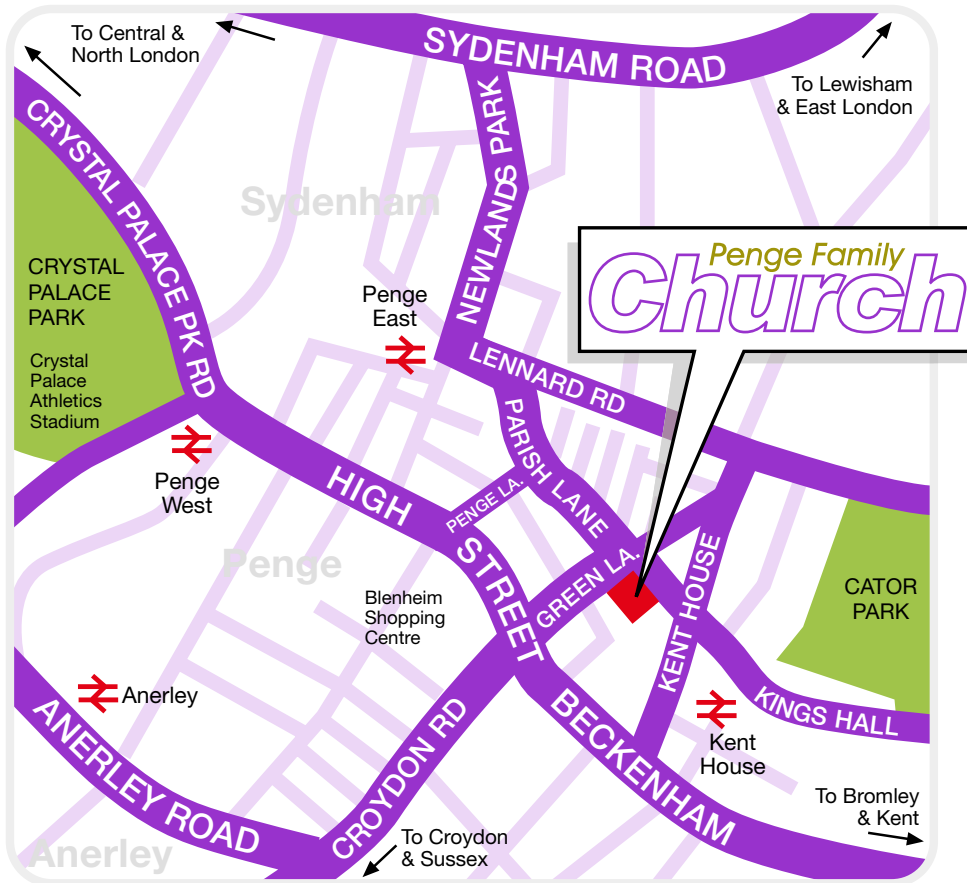

Directions

Penge Family Church meets at the Penge Family Church building in South East London on the corner of Green Lane and Parish Lane.

**Penge Family Church, Green Lane,
Penge, London SE20 7JA**

Telephone number: (020) 8676 8616